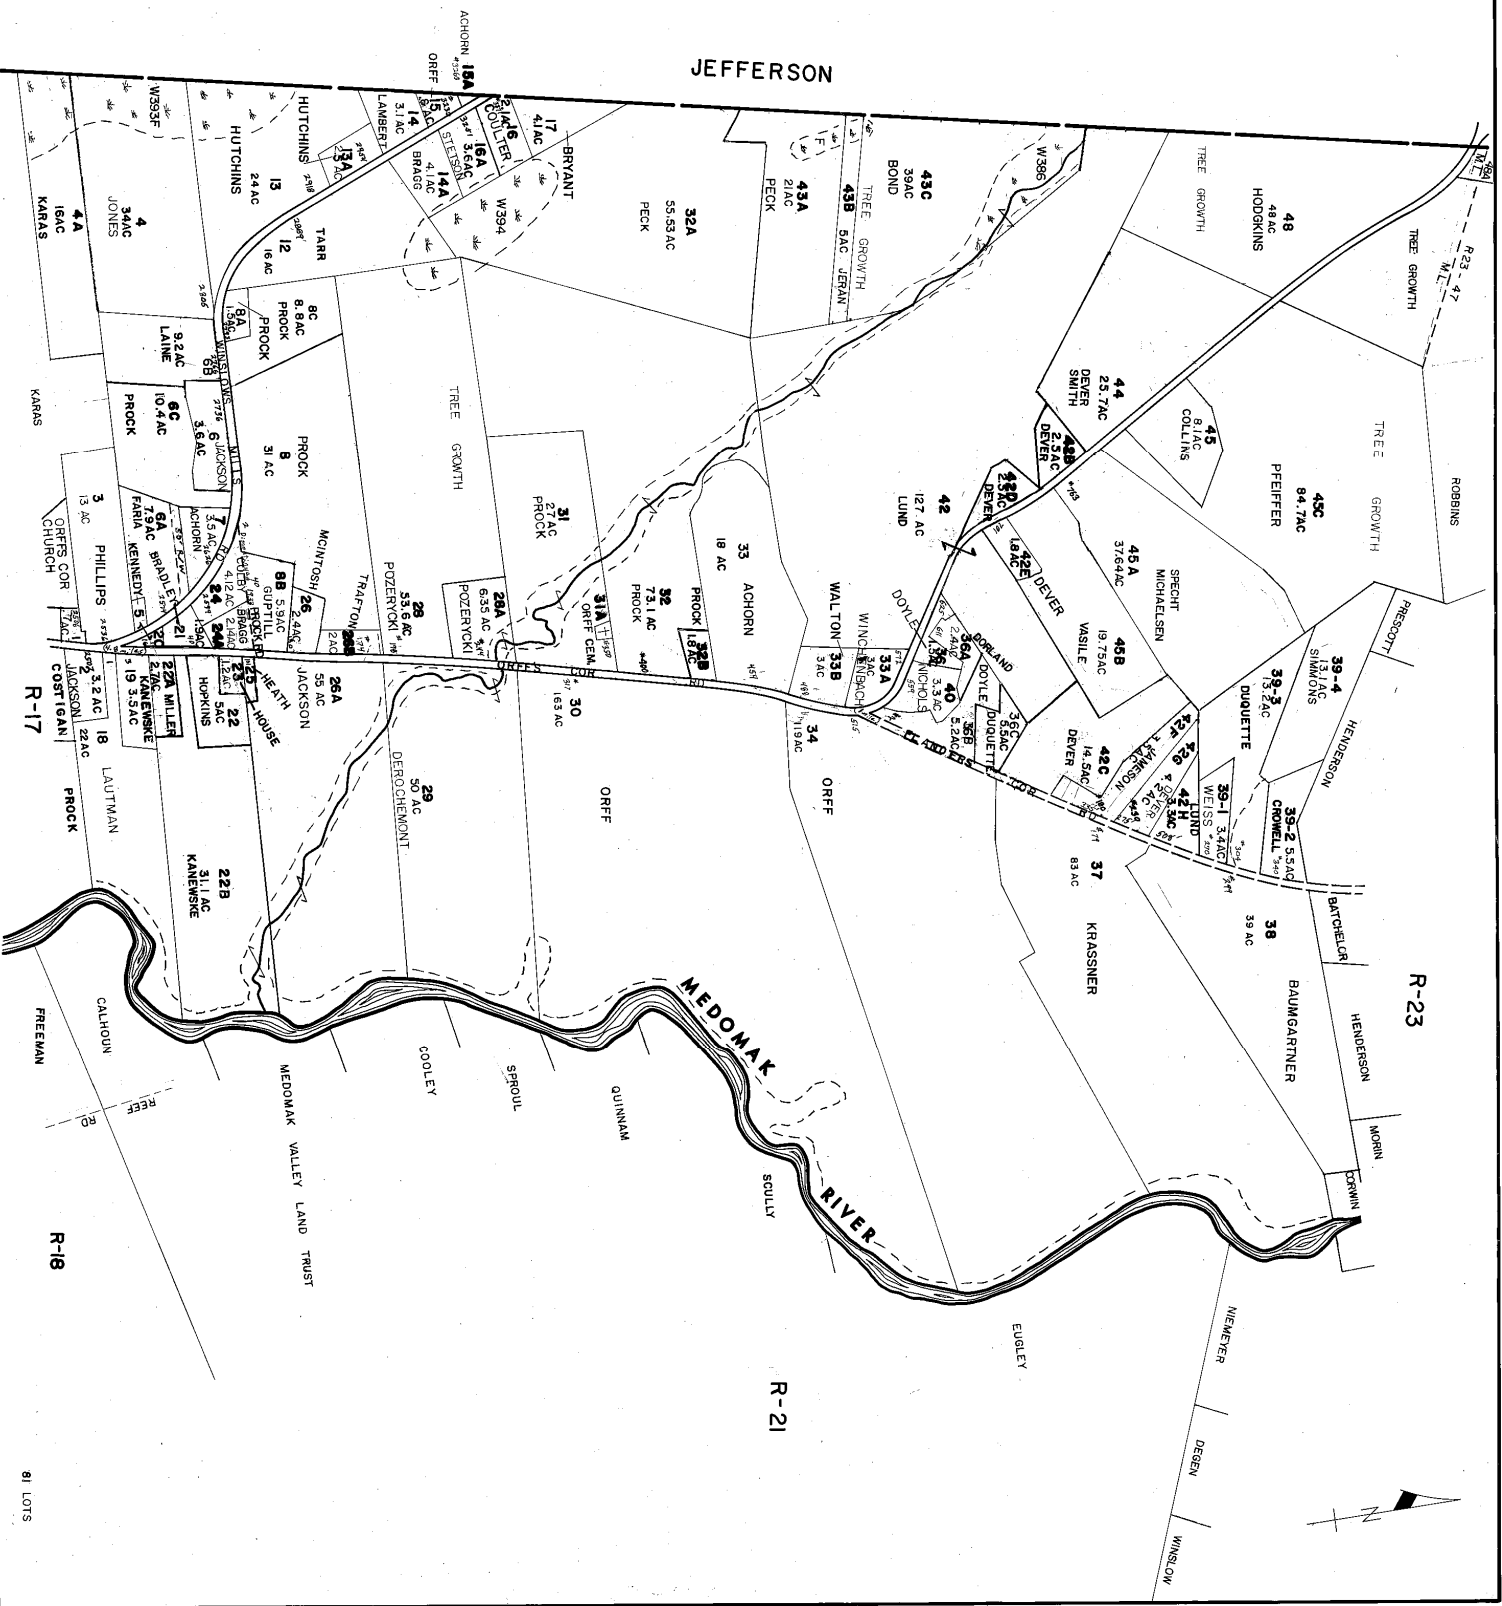

WALDOBORO, MAINE

PROPERTY MAP

0 500 1000
SCALE IN FEET

R-22 4-1-2007

81 LOTS