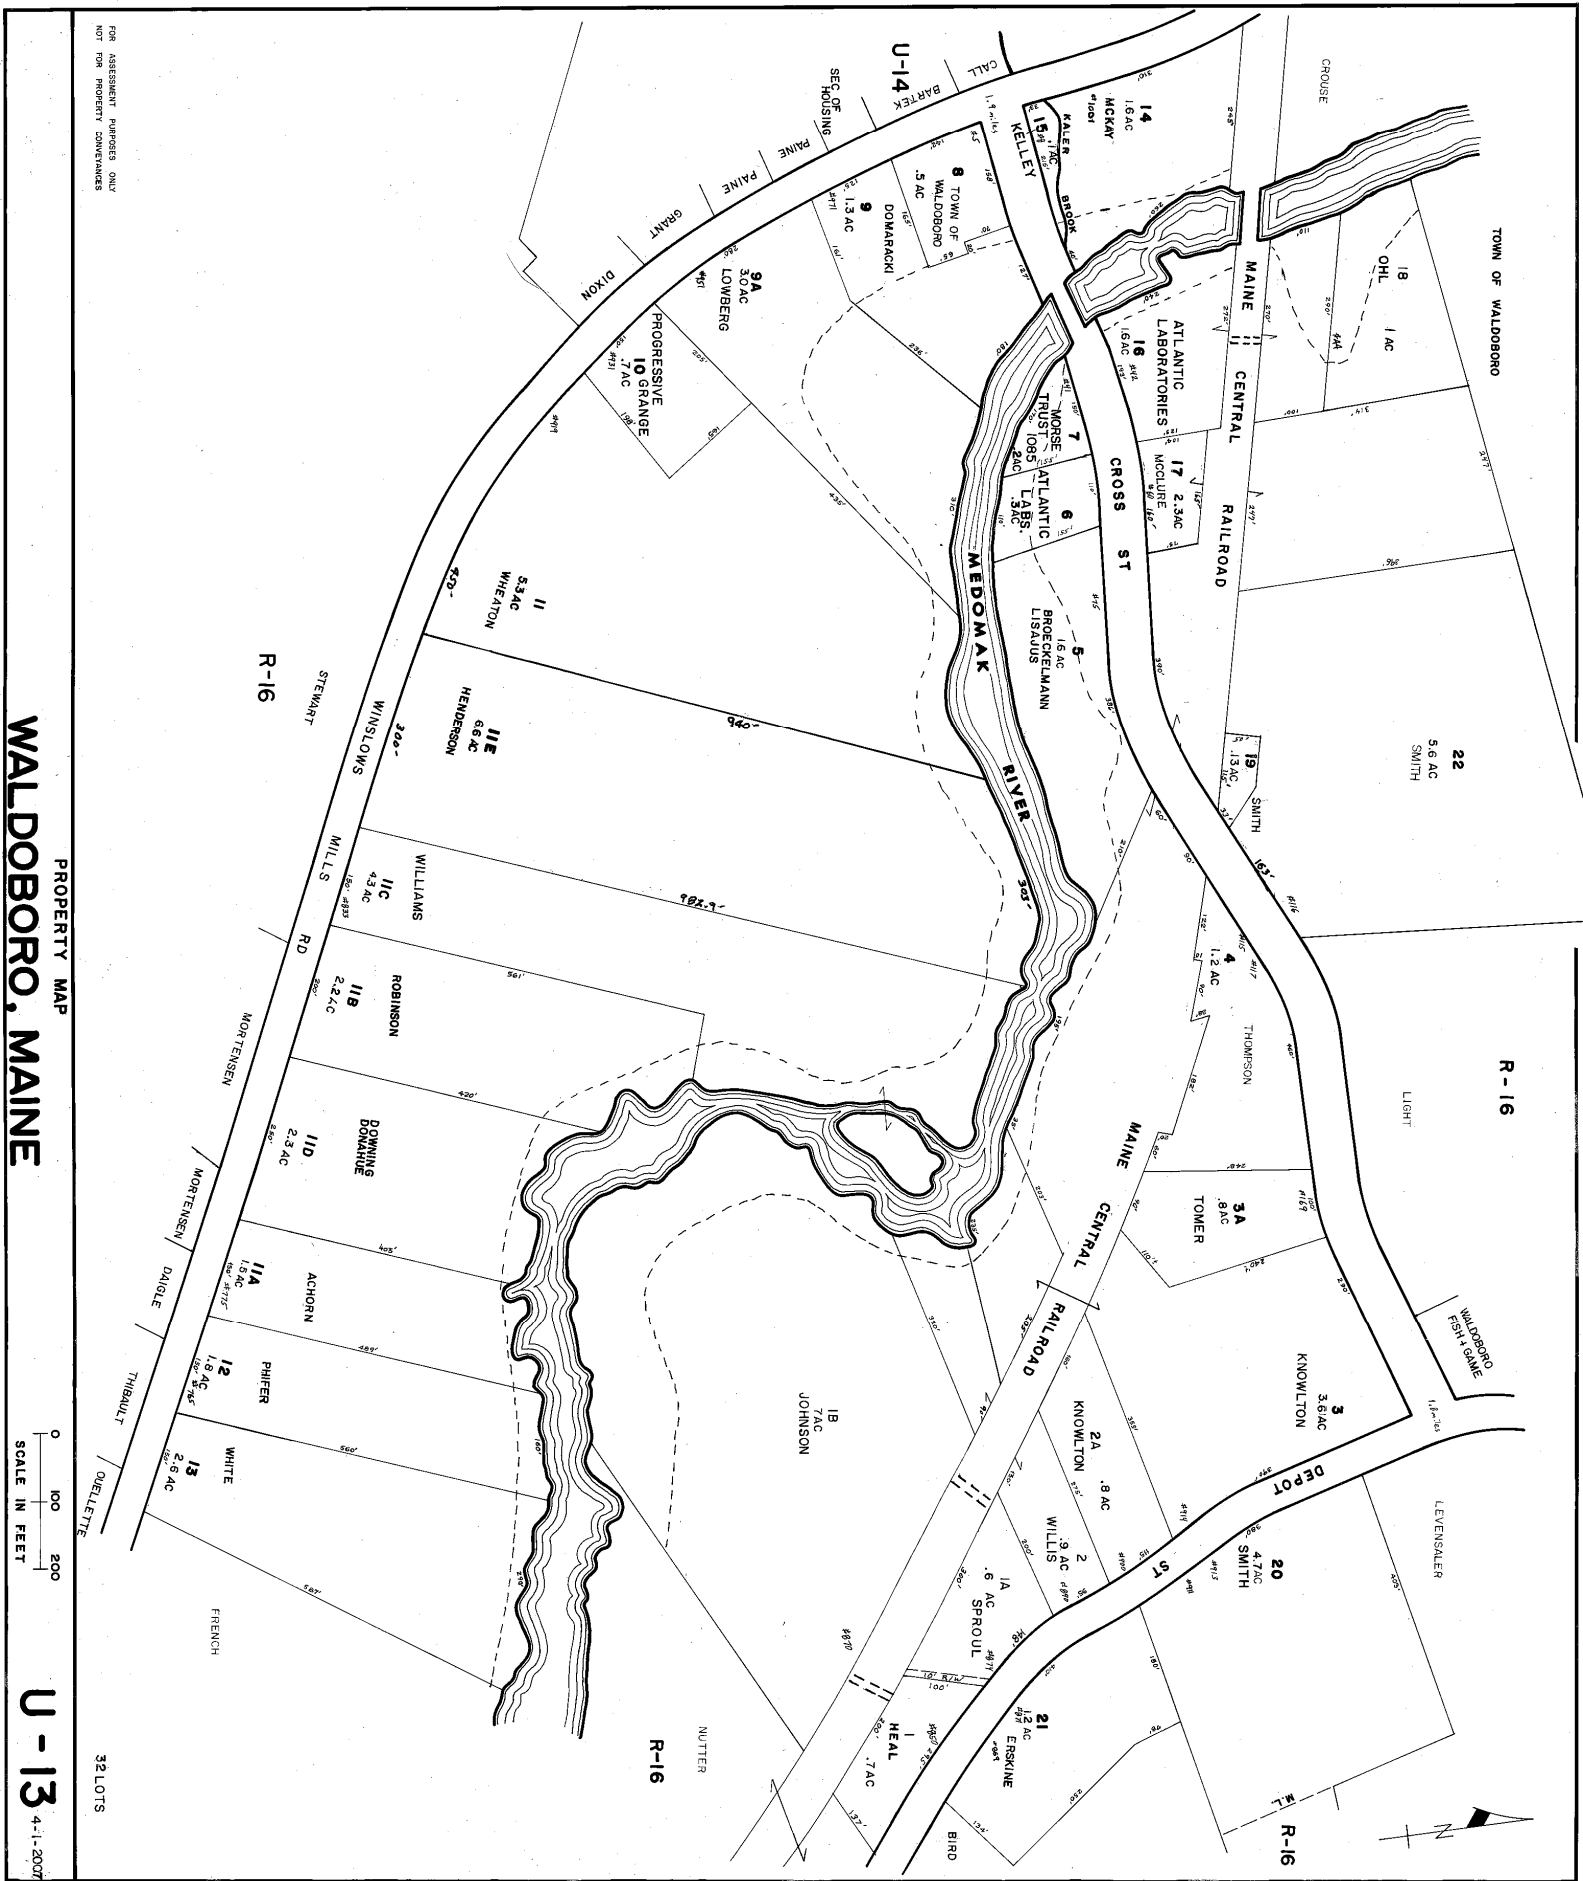

PROPERTY MAP WALDOBORO, MAINE

0 100 200
SCALE IN FEET

U-13
4-1-2007
32 LOTS